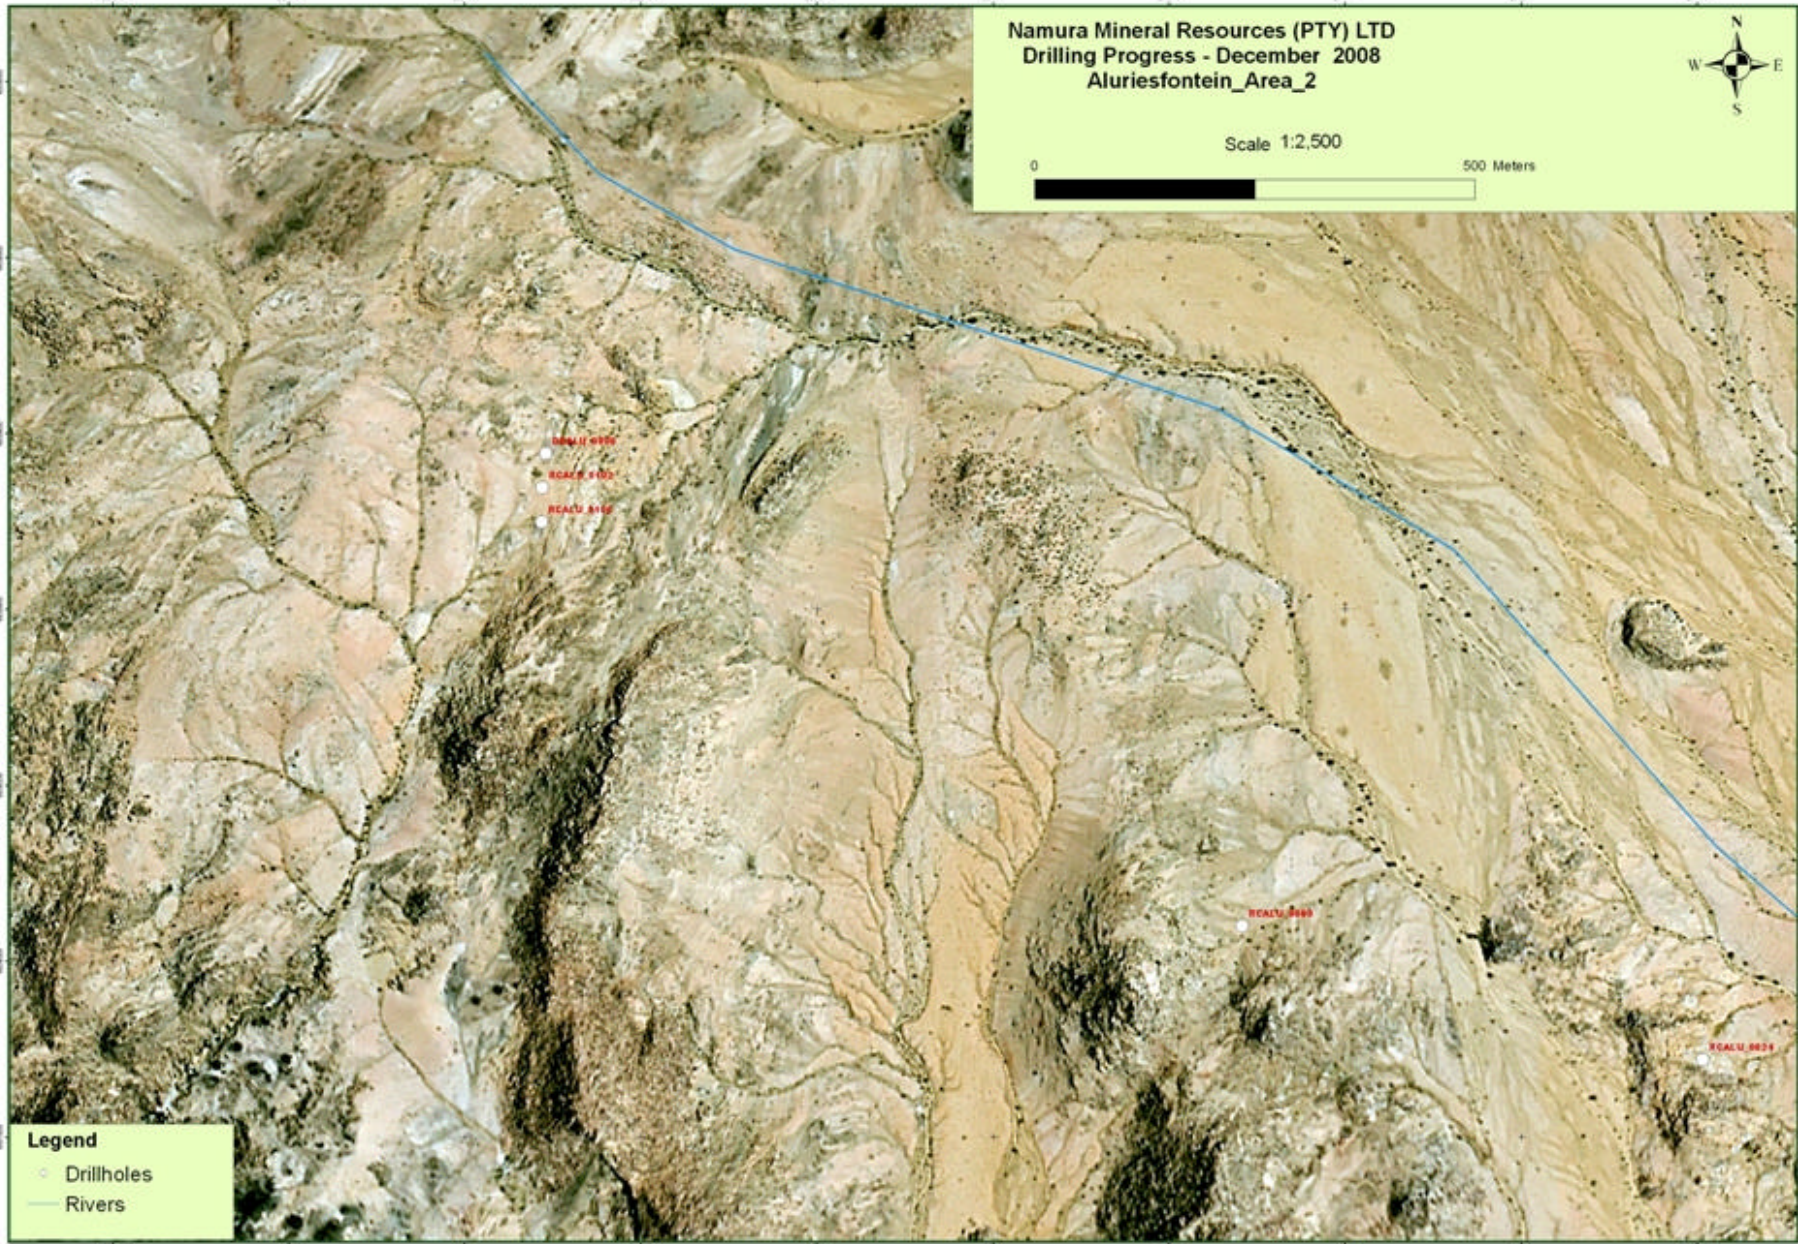

Namura Mineral Resources (PTY) LTD
Drilling Progress - December 2008
Aluriesfontein_Area_2

Scale 1:2,500

Legend

- Drillholes
- Rivers