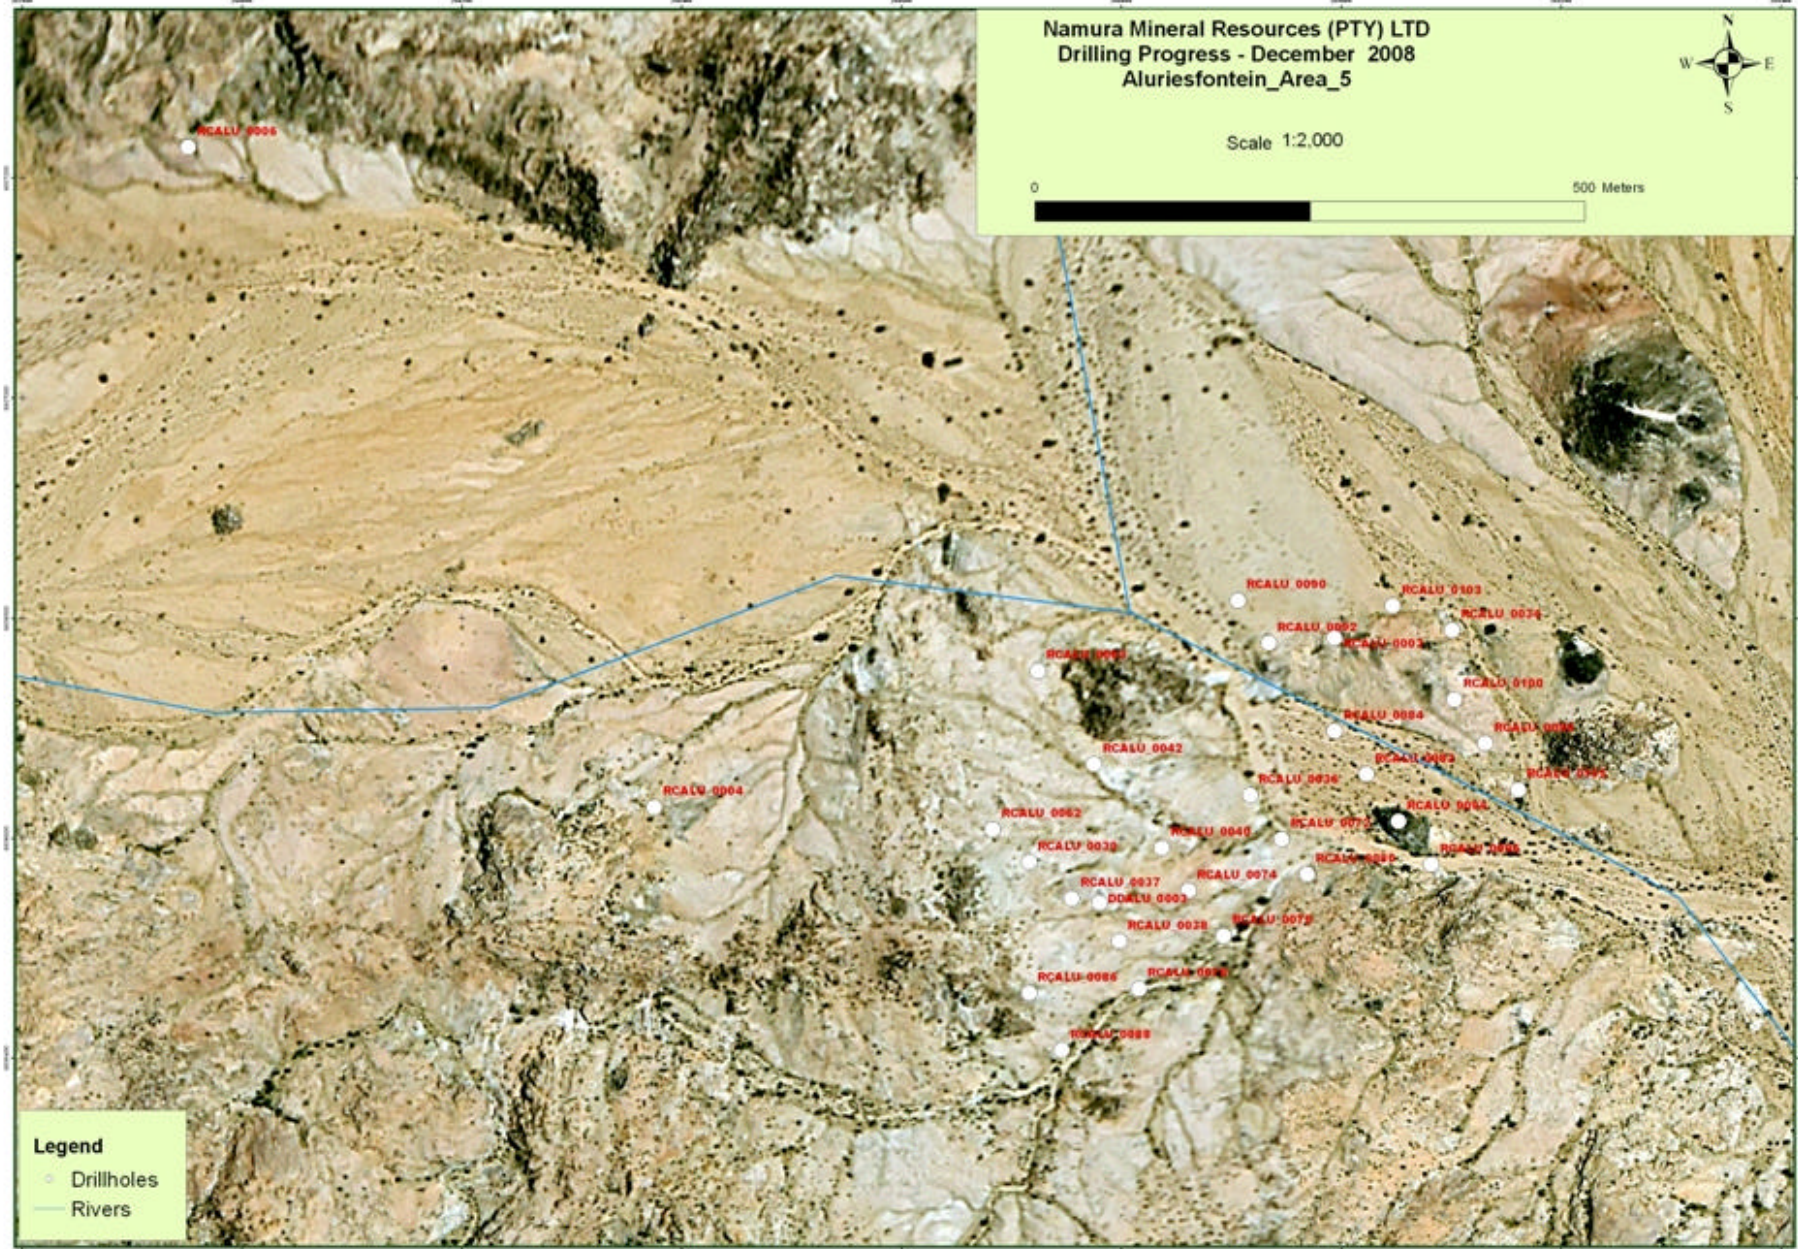

Namura Mineral Resources (PTY) LTD  
Drilling Progress - December 2008  
Aluriesfontein\_Area\_5

Scale 1:2,000

- Legend**
- Drillholes
  - Rivers